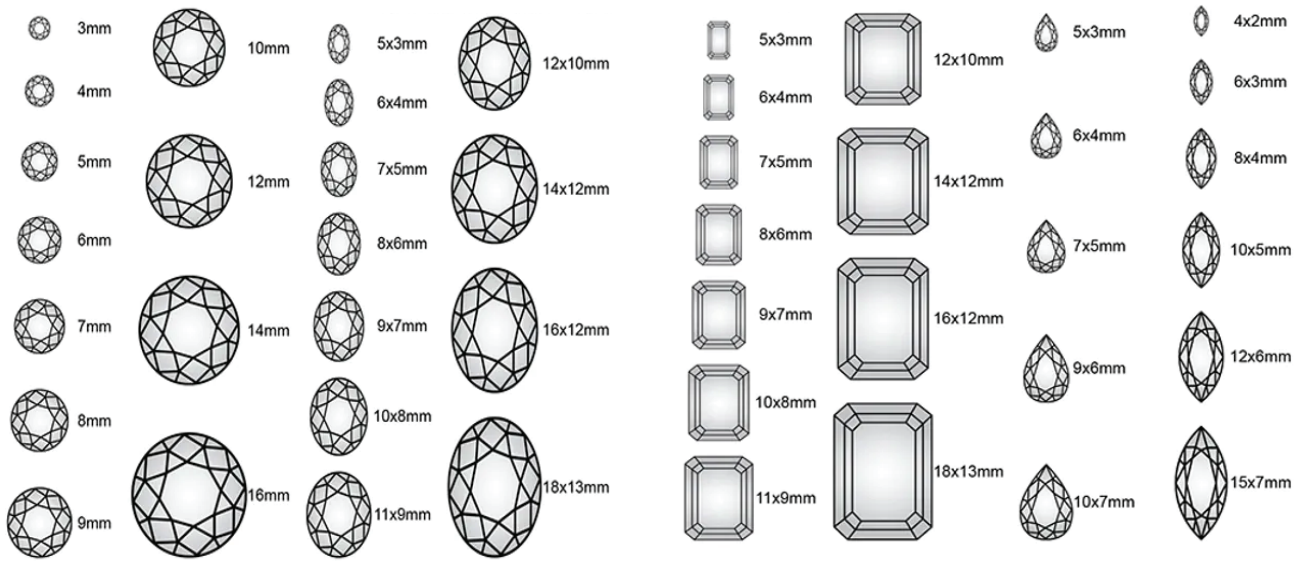

## Standard Sizes Chart

## Birthstone Chart

**January** - Garnet  
**February** - Amethyst  
**March** - Aquamarine

**April** - Diamond  
**May** - Emerald  
**June** - Pearl

**July** - Ruby  
**August** - Peridot  
**September** - Sapphire