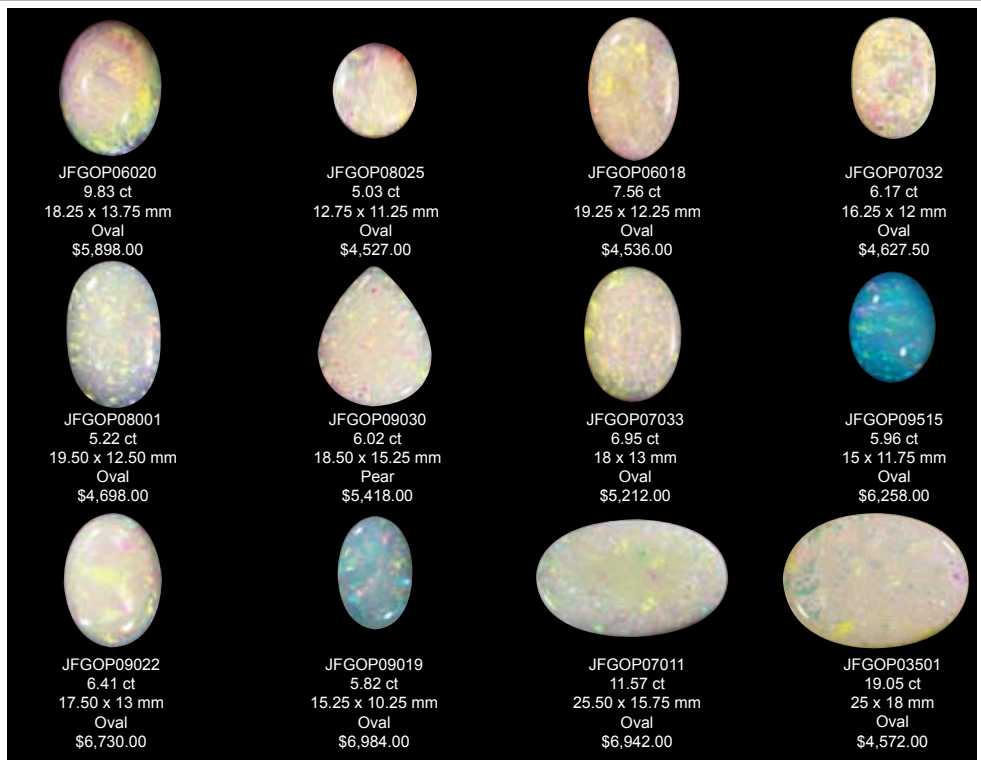

Be Inspired!
If you're looking to be inspired look no further than an opal full of fire and color. Opal is well suited for pendant and earring use and is sure to be an inspiration.

Standard Size Pricing

ROUND	C	B	A	A+	AA	AAA
2 mm	$2.70	$4.50	$6.00	$10.50	$15.00	$24.00
2.5	4.05	6.75	9.00	15.75	22.50	36.00
3	6.75	11.25	15.00	26.25	37.50	60.00
3.5	8.78	14.63	19.50	34.13	48.75	78.00
4	12.15	20.25	27.00	47.25	67.50	108.00
4.5	17.55	29.25	39.00	68.25	97.50	156.00
5	25.65	42.75	57.00	99.75	142.50	228.00
5.5	41.85	69.75	93.00	162.75	232.50	372.00
6	51.30	85.50	114.00	199.50	285.00	456.00
6.5 mm and larger sizes are available. Please call for pricing. (scarce)						
OVAL	C	B	A	A+	AA	AAA
3x2 mm	$6.75	$11.25	$15.00	$26.25	$37.50	$60.00
4x3	8.10	13.50	18.00	31.50	45.00	72.00
5x3	10.80	18.00	24.00	42.00	60.00	96.00
6x4	24.30	40.50	54.00	94.50	135.00	216.00
7x5	43.20	72.00	96.00	168.00	240.00	384.00
8x6	68.85	114.75	153.00	267.75	382.50	612.00
9x7	102.60	171.00	228.00	399.00	570.00	912.00
10x8	176.85	294.75	393.00	687.75	982.50	1,572.00
11x9	263.25	438.75	585.00	1,023.75	1,462.50	2,340.00
12x10	372.60	621.00	828.00	1,449.00	2,070.00	3,312.00
14x10 mm and larger sizes are available. Please call for pricing.						

MARQUISE	C	B	A	A+	AA	AAA
4x2 mm	$4.73	$7.88	$10.50	$18.38	$26.25	$42.00
5x2.5	9.45	15.75	21.00	36.75	52.50	84.00
6x3	14.85	24.75	33.00	57.75	82.50	132.00
8x4	41.85	69.75	93.00	162.75	232.50	372.00
10x5	71.55	119.25	159.00	278.25	397.50	636.00
12x6	120.15	200.25	267.00	467.25	667.50	1,068.00
14x7 mm and larger sizes are available. Please call for pricing. (scarce)						
PEAR	C	B	A	A+	AA	AAA
5x3 mm	$9.45	$15.75	$21.00	$36.75	$52.50	$84.00
6x4	16.88	28.13	37.50	65.63	93.75	150.00
7x5	33.75	56.25	75.00	131.25	187.50	300.00
8x5	49.95	83.25	111.00	194.25	277.50	444.00
9x6	83.70	139.50	186.00	325.50	465.00	744.00
10x7	120.15	200.25	267.00	467.25	667.50	1,068.00
12x8 mm and larger sizes are available. Please call for pricing. (scarce)						
HEART	C	B	A	A+	AA	AAA
4x4 mm	$13.50	$22.50	$30.00	$52.50	$75.00	$120.00
5x5	28.35	47.25	63.00	110.25	157.50	252.00
6x6	56.70	94.50	126.00	220.50	315.00	504.00
7x7	82.35	137.25	183.00	320.25	457.50	732.00
8x8 mm and larger sizes are available. Please call for pricing.						

AAA: Intense fire (play-of-color), usually has many colors. (scarce)
AA: Strong fire (play-of-color), usually several colors with a white or clear background
A: Medium fire (play-of-color), generally more than one color with a white or clear background
B: Light fire (play-of-color), may have more than one color and has a white or clear background

Visit us on the web - www.jfrankgolden.com

Refractive Index	Specific Gravity	Hardness	Toughness	Enhancements	Frequency Used	Stability	Care Tip	Birthstone Month	Anniversary Year(s)
1.45 (+.02, -.08)	2.15 (+.08, -.90)	5 - 6.5	Poor to fair	N/A	N/A	N/A	Should not be exposed to rough handling, chemicals, or sudden temperature changes. Only clean opals with warm soapy water.	October	14th wedding