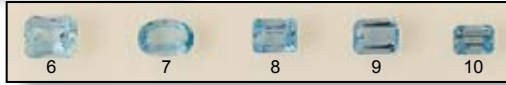

Aquamarine

Be Different Be Inspired Be Adventurous Be Free Be Colorful Be Yourself Be Happy Be Admired Be Different Be Inspired Be

Aquamarine at a Glance

- March Birthstone
- Blue to greenish blue variety of beryl
- Most aquamarine is heat-treated for color intensity
- Designated for the 25th wedding anniversary
- Symbolizes courage
- Hardness = 7.5 - 8
- Toughness = Good
- Refractive Index = 1.577 - 1.583 (±.017)
- Specific Gravity = 2.72 (+.18, -.05)